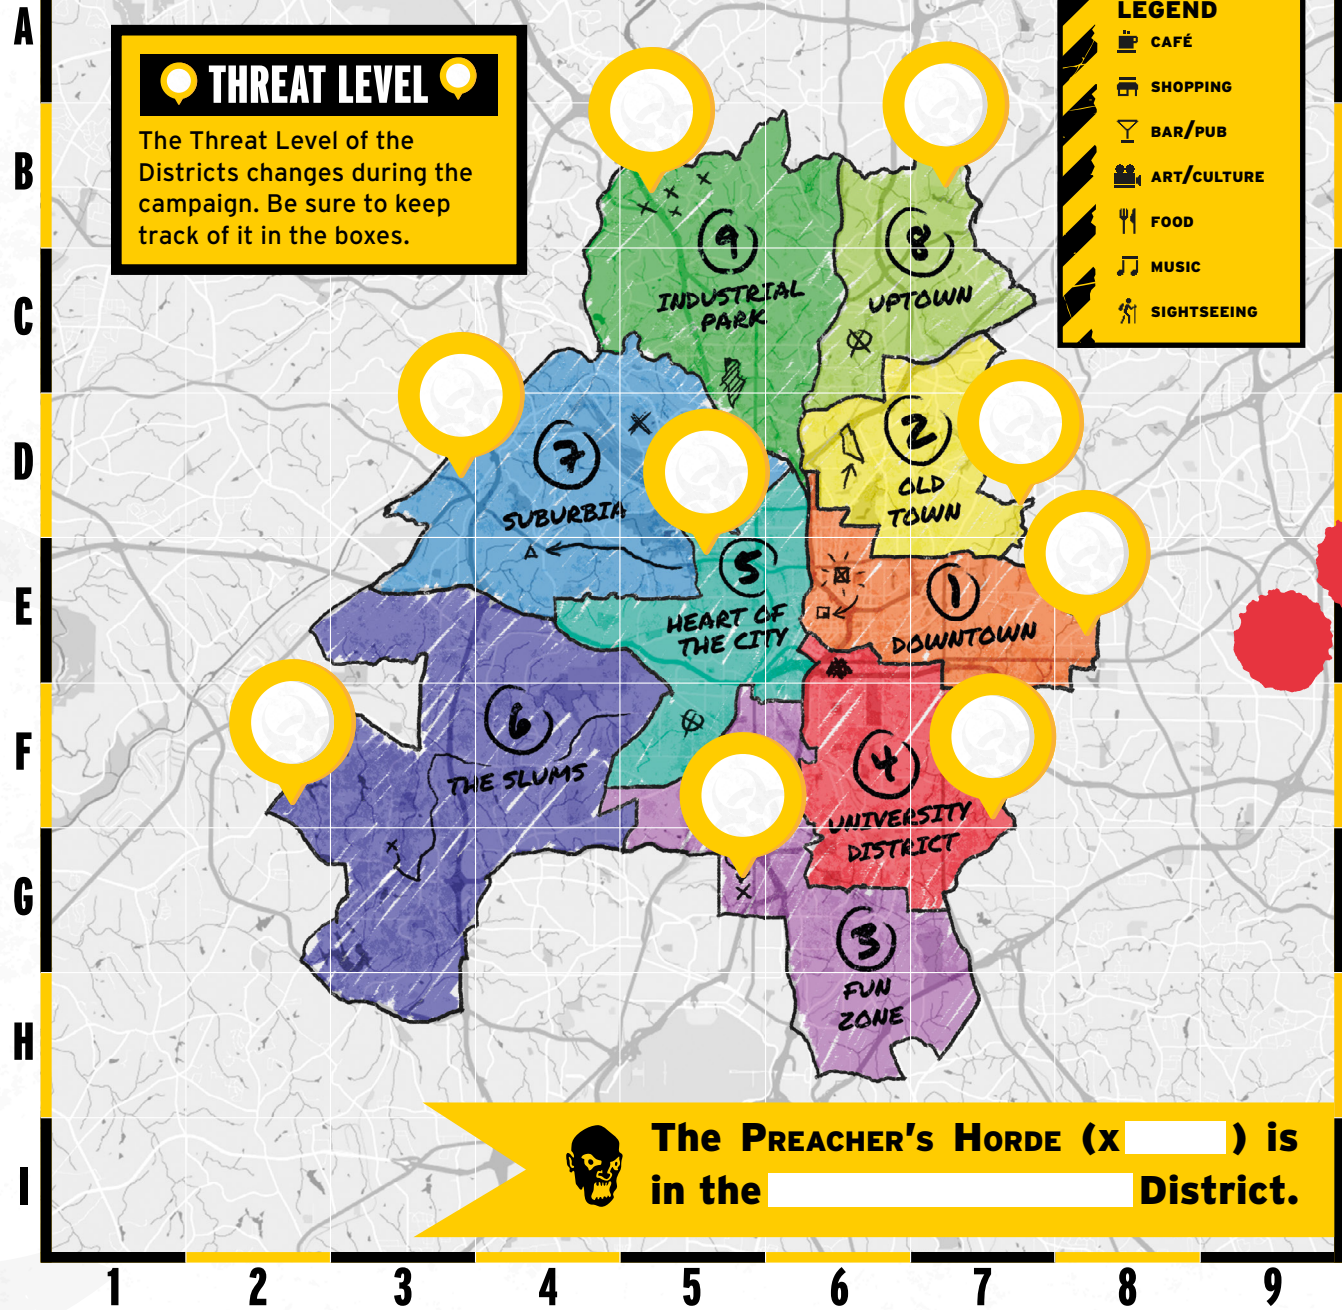

# LIVING CITY MAP

## 📍 THREAT LEVEL 📍

The Threat Level of the Districts changes during the campaign. Be sure to keep track of it in the boxes.

## MAP LEGEND

- CAFÉ
- SHOPPING
- BAR/PUB
- ART/CULTURE
- FOOD
- MUSIC
- SIGHTSEEING

## ✘ THE RED STRAIN ✘

- 
- 
- 
- 